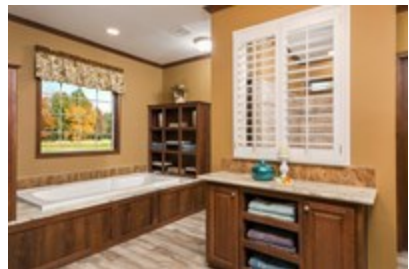

# TERMINATOR M175 Model number: 76TRM32643AH16

4 beds • 2 baths • 2048 sq.ft. • 32' width • 64' depth

Our home building facilities invest in continuous product and process improvements. Plans, dimensions, features, materials, specifications and availability are subject to change without notice or obligation. Renderings and floor plans are representative likenesses of our homes and may differ from the actual homes. We invite you to tour a Home Center near you and inspect the highest value in quality housing available or call (804) 796-4870 to speak with a Home Consultant. Copyright 2017, CMH. All rights reserved.